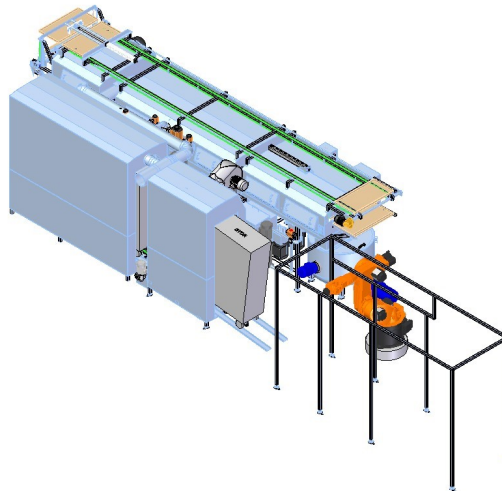

HATCHERY TROLLEY WASHER

IN-LINE TROLLEY WASHER

FULL AUTOMATIC TROLLEY WASHER FOR
HATCHERY INDUSTRY

ECHBERG MANUTECH TRANSFER IDEAS INTO DAILY DISINFECTION AND WASHING

- For use in the hatchery industry for trolleys and wagons
- A single washing machine can handle up to 20 cycles per hour
- Saves manpower and increases productivity
- Stainless steel design for high level of hygiene and easy to clean and maintain
- We cooperate directly with your service organization to ensure fast service

WE MAKE YOUR CHOICE EASY

ECHBERG MANUTECH

Echberg Manutech ApS, Søvej 16, DK-8680 Ry, Denmark

Tel: +45 7025 0804 · Fax: +45 7025 0805 · info@echbergmanutech.dk · www.echbergmanutech.dk